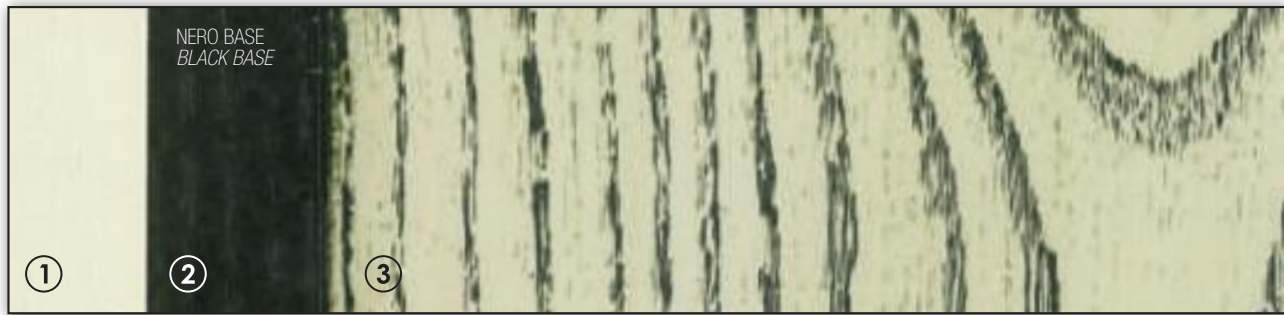

1 - LACCATURA IN TONO

2 - **SOLVASHADE** 5-20%
VEICOLO DCP-S 80-95%
DILUIZIONE APPLICAZIONE Q.B.

2 - **ACQUASHADE** 5-20%
VEICOLO DCP-W 80-95%
DILUIZIONE APPLICAZIONE Q.B.

3 - ASPORTAZIONE E FISSAGGIO CON TRASPARENTE

DISCLAIMER
The colors reference are provided as indication only and shall not be intended as a guarantee of exact final result.
The user should always verify the accuracy of the color through prior preparation of a small batch before selling to third parties or use the color himself. Astra Vernici S.r.l. cannot be held responsible for any damage caused by miss data of the contents, or variations of the color or for any actions related to the use of the information contained in this brochure.