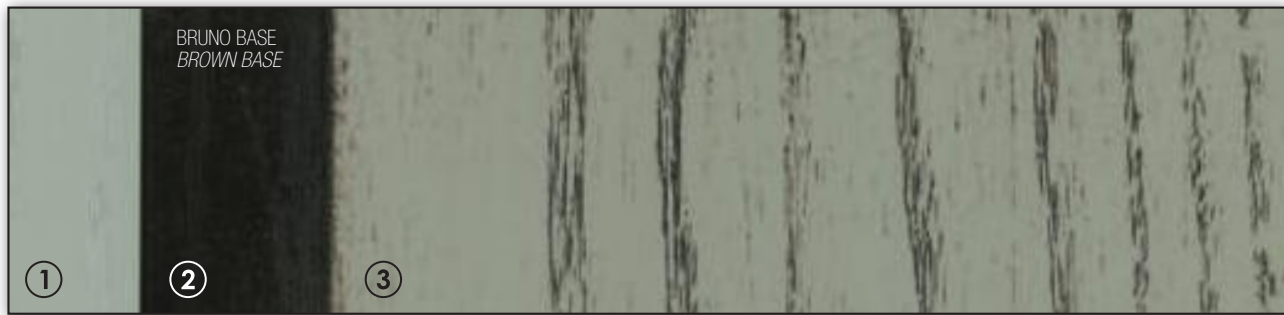

1 - LACCATURA IN TONO

2 - **SOLVASHADE** 5-20%
VEICOLO DCP-S 80-95%
DILUIZIONE APPLICAZIONE Q.B.

2 - **ACQUASHADE** 5-20%
VEICOLO DCP-W 80-95%
DILUIZIONE APPLICAZIONE Q.B.

3 - ASPORTAZIONE E FISSAGGIO CON TRASPARENTE

DISCLAIMER
The colors reference are provided as indication only and shall not be intended as a guarantee of exact final result.
The user should always verify the accuracy of the color through prior preparation of a small batch before selling to third parties or use the color himself. Astra Vernici S.r.l. cannot be held responsible for any damage caused by miss data of the contents, or variations of the color or for any actions related to the use of the information contained in this brochure.