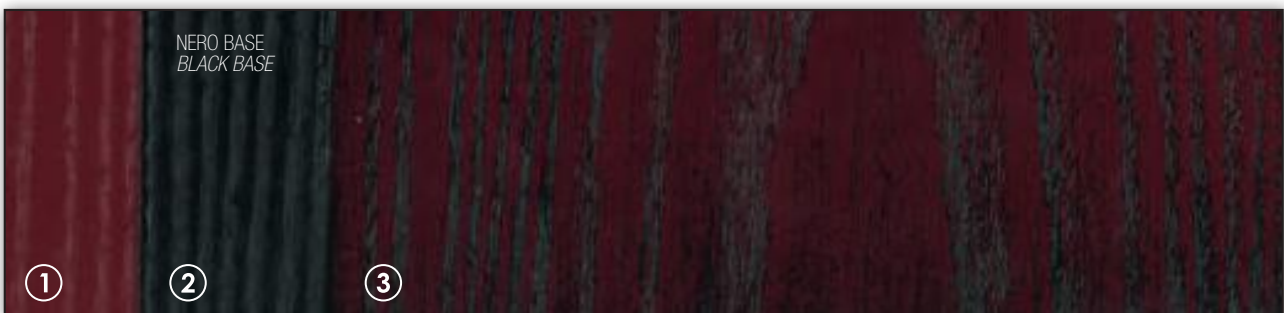

1 - LACCATURA IN TONO

2 - **SOLVASHADE** 5-20%
VEICOLO DCP-S 80-95%
DILUIZIONE APPLICAZIONE Q.B.

2 - **ACQUASHADE** 5-20%
VEICOLO DCP-W 80-95%
DILUIZIONE APPLICAZIONE Q.B.

3 - ASPORTAZIONE E FISSAGGIO CON TRASPARENTE

DISCLAIMER
The colors reference are provided as indication only and shall not be intended as a guarantee of exact final result.
The user should always verify the accuracy of the color through prior preparation of a small batch before selling to third parties or use the color himself. Astra Vernici S.r.l. cannot be held responsible for any damage caused by miss data of the contents, or variations of the color or for any actions related to the use of the information contained in this brochure.