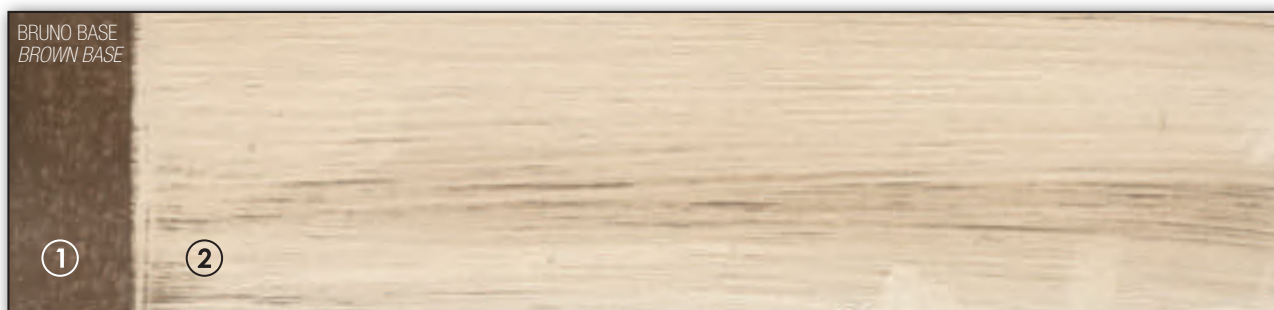

1 - SU LACCATURA BIANCO
SOLVASHADE 5-20%
VEICOLO INV-S 80-95%
DILUIZIONE APPLICAZIONE Q.B.

1 - SU LACCATURA BIANCO
ACQUASHADE 5-20%
VEICOLO INV-W 80-95%
DILUIZIONE APPLICAZIONE Q.B.

2 - ASPORTAZIONE E FISSAGGIO CON TRASPARENTE

DISCLAIMER
The colors reference are provided as indication only and shall not be intended as a guarantee of exact final result.
The user should always verify the accuracy of the color through prior preparation of a small batch before selling to third parties or use the color himself. Astra Vermici S.r.l. cannot be held responsible for any damage caused by miss data of the contents, or variations of the color or for any actions related to the use of the information contained in this brochure.