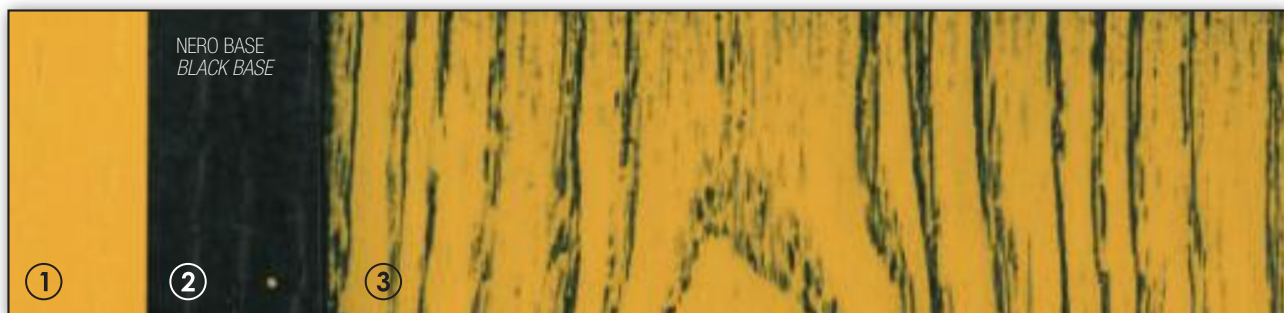

1 - LACCATURA IN TONO

2 - **SOLVASHADE** 5-20%
VEICOLO DCP-S 80-95%
DILUIZIONE APPLICAZIONE Q.B.

2 - **ACQUASHADE** 5-20%
VEICOLO DCP-W 80-95%
DILUIZIONE APPLICAZIONE Q.B.

3 - ASPORTAZIONE E FISSAGGIO CON TRASPARENTE

DISCLAIMER
The colors reference are provided as indication only and shall not be intended as a guarantee of exact final result.
The user should always verify the accuracy of the color through prior preparation of a small batch before selling to third parties or use the color himself. Astra Vernici S.r.l. cannot be held responsible for any damage caused by miss data of the contents, or variations of the color or for any actions related to the use of the information contained in this brochure.